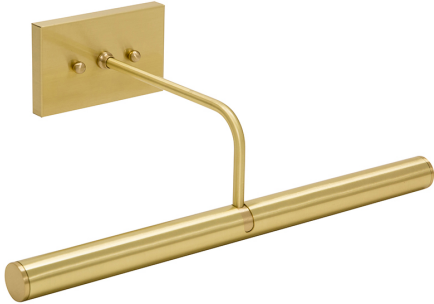

## DIRECT WIRE SLIM-LINE PICTURE LIGHT

Direct Wire Slim-Line 14" Satin Brass Picture Light

- **SKU:** DSL14-51
- **Finish Shown:** Satin Brass
- Other finishes available. Please call 800-428-5367 for assistance.
- **Dimensions:** 2.75"H x 14"W x 7.5"D
- **Base/Backplate:** 2.75"x 4.5"
- **Shade Size:** 14"
- **Shade Material:** Metal
- **Base Material:** Metal
- **Voltage:** 120
- **Number of Bulbs:** 2
- **Bulb:** 15W-T4 candelabra base
- **Type of Bulbs:** Incandescent
- **Bulb Included:** Yes