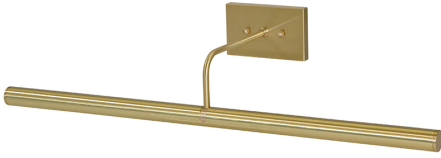

HOUSE OF TROY

DIRECT WIRE SLIM-LINE PICTURE LIGHT

Direct Wire Slim-Line 24" Satin Brass Picture Light

- **SKU:** DSL24-51
- **Finish Shown:** Satin Brass
- Other finishes available. Please call 800-428-5367 for assistance.
- **Dimensions:** 4.75"H x 24"W x 7.5"D
- **Base/Backplate:** 2.75"x 4.5"
- **Shade Size:** 24"
- **Shade Material:** Metal
- **Base Material:** Metal
- **Voltage:** 120
- **Number of Bulbs:** 4
- **Bulb:** 15W-T4 candelabra base
- **Type of Bulbs:** Incandescent
- **Bulb Included:** Yes

[Read More](#)

SKU: DSL24-51

Price: \$414.00

INDEX

D

Direct Wire Slim-Line Picture Light 1