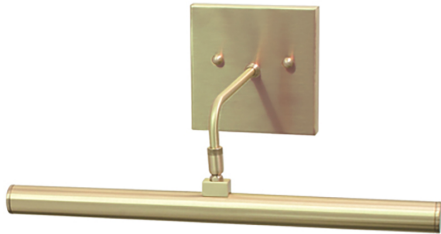

HOUSE OF TROY

DIRECT WIRE SLIM-LINE LED PICTURE LIGHT

Direct Wire Slim-Line LED 14" Satin Brass Picture Light

- **SKU:** DSLEDZ14-51
- **Finish Shown:** Satin Brass
- Other finishes available. Please call 800-428-5367 for assistance.
- **Dimensions:** 4.75"H x 14"W x 7"D
- **Base/Backplate:** 4.5" x 4.5"
- **Shade Size:** 14"
- **Shade Material:** Metal
- **Base Material:** Metal
- **Voltage:** 120
- **Number of Bulbs:** 1
- **Bulb:** LED-4.5W, 2700K, 90CRI, 360 Lumens
- **Type of Bulbs:** LED
- **Bulb Included:** Yes

[Read More](#)

SKU: DSLEDZ14-51

Price: \$462.00

INDEX

D

Direct Wire Slim-Line LED Picture Light 1