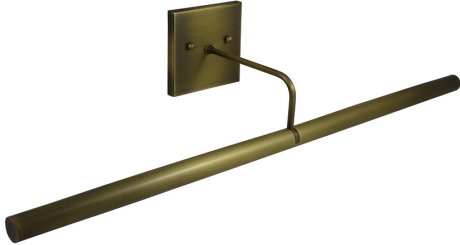

HOUSE OF TROY

DIRECT WIRE SLIM-LINE LED PICTURE LIGHT

Direct Wire Slim-Line LED 28" Antique Brass
Picture Light

- **SKU:** DSLEDZ28-71
- **Finish Shown:** Antique Brass
- Other finishes available. Please call 800-428-5367 for assistance.
- **Dimensions:** 4.75"H x 28"W x 7"D
- **Base/Backplate:** 4.5" x 4.5"
- **Shade Size:** 28"
- **Shade Material:** Metal
- **Base Material:** Metal
- **Voltage:** 120
- **Number of Bulbs:** 1
- **Bulb:** LED-9W, 2700K, 90CRI, 720 Lumens
- **Type of Bulbs:** LED
- **Bulb Included:** Yes

[Read More](#)

SKU: DSLEDZ28-71

Price: \$754.00

INDEX

D

Direct Wire Slim-Line LED Picture Light 1