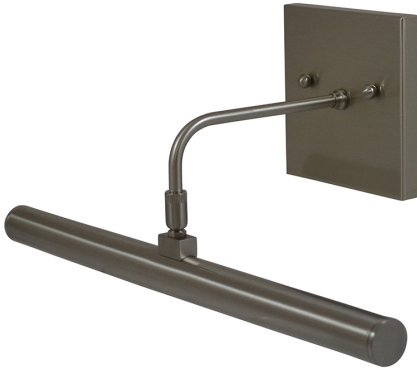

## DIRECT WIRE SLIM-LINE LED PICTURE LIGHT

Direct Wire Slim-Line LED 14" Oil Rubbed Bronze Picture Light

- **SKU:** DSLEDZ14-91
- **Finish Shown:** Oil Rubbed Bronze
- Other finishes available. Please call 800-428-5367 for assistance.
- **Dimensions:** 4.75"H x 14"W x 7"D
- **Base/Backplate:** 4.5" x 4.5"
- **Shade Size:** 14"
- **Shade Material:** Metal
- **Base Material:** Metal
- **Voltage:** 120
- **Number of Bulbs:** 1
- **Bulb:** LED-4.5W, 2700K, 90CRI, 360 Lumens
- **Type of Bulbs:** LED
- **Bulb Included:** Yes

## D

Direct Wire Slim-Line LED Picture Light 1