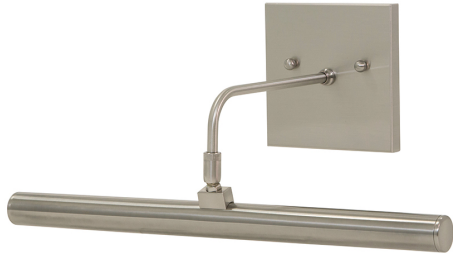

HOUSE OF TROY

DIRECT WIRE SLIM-LINE LED PICTURE LIGHT

Direct Wire Slim-Line LED 14" Satin Nickel Picture Light

- **SKU:** DSLEDZ14-52
- **Finish Shown:** Satin Nickel
- Other finishes available. Please call 800-428-5367 for assistance.
- **Dimensions:** 4.75"H x 14"W x 7"D
- **Base/Backplate:** 4.5" x 4.5"
- **Shade Size:** 14"
- **Shade Material:** Metal
- **Base Material:** Metal
- **Voltage:** 120
- **Number of Bulbs:** 1
- **Bulb:** LED-4.5W, 2700K, 90CRI, 360 Lumens
- **Type of Bulbs:** LED
- **Bulb Included:** Yes

[Read More](#)

SKU: DSLEDZ14-52

Price: \$530.00

INDEX

D

Direct Wire Slim-Line LED Picture Light 1