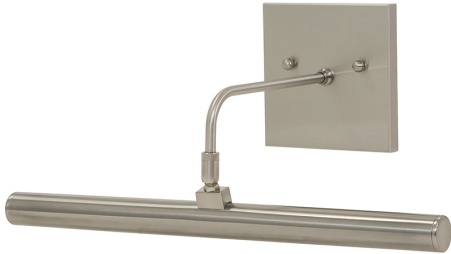

HOUSE OF TROY

DIRECT WIRE SLIM-LINE LED PICTURE LIGHT

Direct Wire Slim-Line LED 14" Satin Nickel Picture Light

- **SKU:** DSLEDZ14-52
- **Finish Shown:** Satin Nickel
- Other finishes available. Please call 800-428-5367 for assistance.
- **Dimensions:** 4.75"H x 14"W x 7"D
- **Base/Backplate:** 4.5" x 4.5"
- **Shade Size:** 14"
- **Shade Material:** Metal
- **Base Material:** Metal
- **Voltage:** 120
- **Number of Bulbs:** 1
- **Bulb:** LED-4.5W, 2700K, 90CRI, 360 Lumens
- **Type of Bulbs:** LED
- **Bulb Included:** Yes

[Read More](#)

SKU: DSLEDZ14-52

Price: \$530.00

INDEX

D

Direct Wire Slim-Line LED Picture Light 1