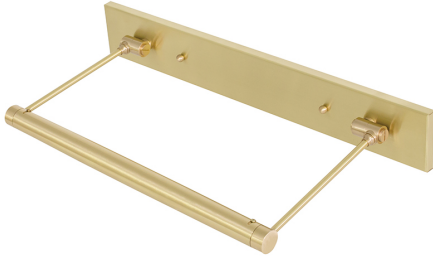

HOUSE OF TROY

DIRECT WIRE MENDON PICTURE LIGHT

Mendon 15" Direct Wire LED Picture Light

- **SKU:** DMLEDZ15-51
- **Finish Shown:** Satin Brass
- Other finishes available. Please call 800-428-5367 for assistance.
- **Dimensions:** 2.75"H x 19"W x 8"D
- **Base/Backplate:** 19" x 2.75"
- **Shade Size:** 15"
- **Shade Material:** Metal
- **Base Material:** Metal
- **Voltage:** 120
- **Bulb:** LED-4.5W, 2700K, 90CRI, 360 Lumens
- **Type of Bulbs:** LED
- **Bulb Included:** Yes

[Read More](#)

SKU: DMLEDZ15-51

Price: \$504.00

INDEX

D

Direct Wire Mendon Picture Light 1