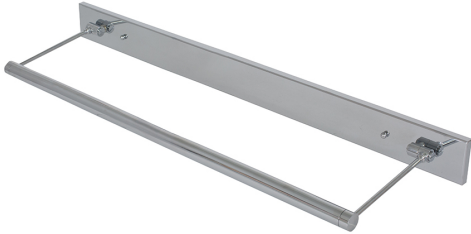

HOUSE OF TROY

DIRECT WIRE MENDON PICTURE LIGHT

Mendon 29" Direct Wire LED Picture Light

- **SKU:** DMLEDZ29-62
- **Finish Shown:** Chrome
- Other finishes available. Please call 800-428-5367 for assistance.
- **Dimensions:** 2.75"H x 33"W x 8"D
- **Base/Backplate:** 33" x 2.75"
- **Shade Size:** 29"
- **Shade Material:** Metal
- **Base Material:** Metal
- **Voltage:** 120
- **Bulb:** LED-9W, 2700K, 90CRI, 720 Lumens
- **Type of Bulbs:** LED
- **Bulb Included:** Yes

[Read More](#)

SKU: DMLEDZ29-62

Price: \$840.00

INDEX

D

Direct Wire Mendon Picture Light 1