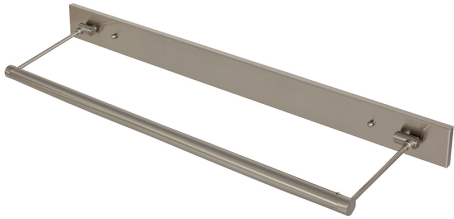

HOUSE OF TROY

DIRECT WIRE MENDON PICTURE LIGHT

Mendon 29" Direct Wire LED Picture Light

- **SKU:** DMLEDZ29-52
- **Finish Shown:** Satin Nickel
- Other finishes available. Please call 800-428-5367 for assistance.
- **Dimensions:** 2.75"H x 33"W x 8"D
- **Base/Backplate:** 33" x 2.75"
- **Shade Size:** 29"
- **Shade Material:** Metal
- **Base Material:** Metal
- **Voltage:** 120
- **Bulb:** LED-9W, 2700K, 90CRI, 720 Lumens
- **Type of Bulbs:** LED
- **Bulb Included:** Yes

[Read More](#)

SKU: DMLEDZ29-52

Price: \$840.00

INDEX

D

Direct Wire Mendon Picture Light 1