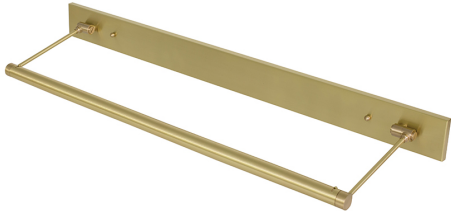

HOUSE OF TROY

DIRECT WIRE MENDON PICTURE LIGHT

Mendon 29" Direct Wire LED Picture Light

- **SKU:** DMLEDZ29-51
- **Finish Shown:** Satin Brass
- Other finishes available. Please call 800-428-5367 for assistance.
- **Dimensions:** 2.75"H x 33"W x 8"D
- **Base/Backplate:** 33" x 2.75"
- **Shade Size:** 29"
- **Shade Material:** Metal
- **Base Material:** Metal
- **Voltage:** 120
- **Bulb:** LED-9W, 2700K, 90CRI, 720 Lumens
- **Type of Bulbs:** LED
- **Bulb Included:** Yes

[Read More](#)

SKU: DMLEDZ29-51

Price: \$782.00

INDEX

D

Direct Wire Mendon Picture Light 1