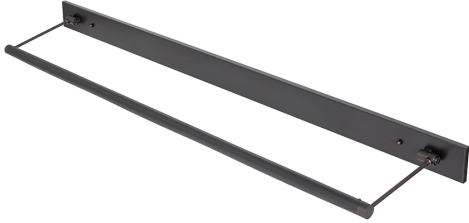

HOUSE OF TROY

DIRECT WIRE MENDON PICTURE LIGHT

Mendon 43" Direct Wire LED Picture Light

- **SKU:** DMLEDZ43-91
- **Finish Shown:** Oil Rubbed Bronze
- Other finishes available. Please call 800-428-5367 for assistance.
- **Dimensions:** 2.75"H x 47"W x 8"D
- **Base/Backplate:** 47" x 2.75"
- **Shade Size:** 43"
- **Shade Material:** Metal
- **Base Material:** Metal
- **Voltage:** 120
- **Bulb:** LED-13.5W, 2700K, 90CRI, 1080 Lumens
- **Type of Bulbs:** LED
- **Bulb Included:** Yes

[Read More](#)

SKU: DMLEDZ43-91

Price: \$1,022.00

INDEX

D

Direct Wire Mendon Picture Light 1