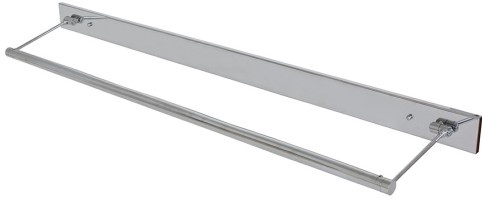

## DIRECT WIRE MENDON PICTURE LIGHT

Mendon 43" Direct Wire LED Picture Light

- **SKU:** DMLEDZ43-62
- **Finish Shown:** Chrome
- Other finishes available. Please call 800-428-5367 for assistance.
- **Dimensions:** 2.75"H x 47"W x 8"D
- **Base/Backplate:** 47" x 2.75"
- **Shade Size:** 43"
- **Shade Material:** Metal
- **Base Material:** Metal
- **Voltage:** 120
- **Bulb:** LED-13.5W, 2700K, 90CRI, 1080 Lumens
- **Type of Bulbs:** LED
- **Bulb Included:** Yes