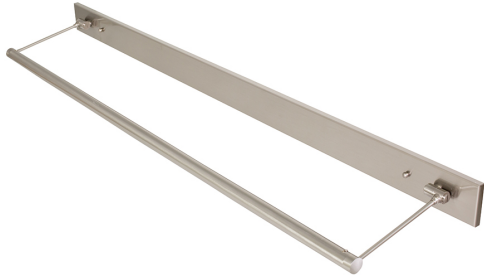

HOUSE OF TROY

DIRECT WIRE MENDON PICTURE LIGHT

Mendon 43" Direct Wire LED Picture Light

- **SKU:** DMLEDZ43-52
- **Finish Shown:** Satin Nickel
- Other finishes available. Please call 800-428-5367 for assistance.
- **Dimensions:** 2.75"H x 47"W x 8"D
- **Base/Backplate:** 47" x 2.75"
- **Shade Size:** 43"
- **Shade Material:** Metal
- **Base Material:** Metal
- **Voltage:** 120
- **Bulb:** LED-13.5W, 2700K, 90CRI, 1080 Lumens
- **Type of Bulbs:** LED
- **Bulb Included:** Yes

[Read More](#)

SKU: DMLEDZ43-52

Price: \$1,080.00

INDEX

D

Direct Wire Mendon Picture Light 1