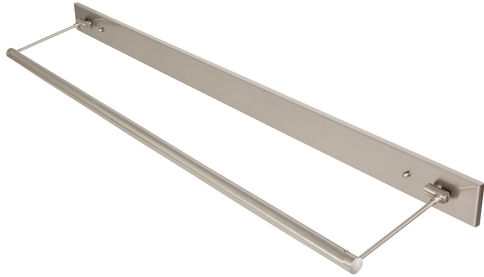

## DIRECT WIRE MENDON PICTURE LIGHT

Mendon 43" Direct Wire LED Picture Light

- **SKU:** DMLEDZ43-52
- **Finish Shown:** Satin Nickel
- Other finishes available. Please call 800-428-5367 for assistance.
- **Dimensions:** 2.75"H x 47"W x 8"D
- **Base/Backplate:** 47" x 2.75"
- **Shade Size:** 43"
- **Shade Material:** Metal
- **Base Material:** Metal
- **Voltage:** 120
- **Bulb:** LED-13.5W, 2700K, 90CRI, 1080 Lumens
- **Type of Bulbs:** LED
- **Bulb Included:** Yes