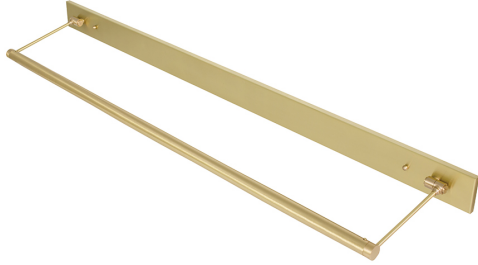

## DIRECT WIRE MENDON PICTURE LIGHT

Mendon 43" Direct Wire LED Picture Light

- **SKU:** DMLEDZ43-51
- **Finish Shown:** Satin Brass
- Other finishes available. Please call 800-428-5367 for assistance.
- **Dimensions:** 2.75"H x 47"W x 8"D
- **Base/Backplate:** 47" x 2.75"
- **Shade Size:** 43"
- **Shade Material:** Metal
- **Base Material:** Metal
- **Voltage:** 120
- **Bulb:** LED-13.5W, 2700K, 90CRI, 1080 Lumens
- **Type of Bulbs:** LED
- **Bulb Included:** Yes