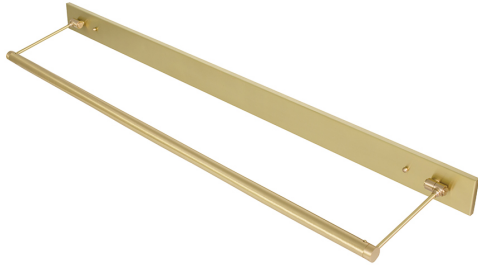

HOUSE OF TROY

DIRECT WIRE MENDON PICTURE LIGHT

Mendon 43" Direct Wire LED Picture Light

- **SKU:** DMLEDZ43-51
- **Finish Shown:** Satin Brass
- Other finishes available. Please call 800-428-5367 for assistance.
- **Dimensions:** 2.75"H x 47"W x 8"D
- **Base/Backplate:** 47" x 2.75"
- **Shade Size:** 43"
- **Shade Material:** Metal
- **Base Material:** Metal
- **Voltage:** 120
- **Bulb:** LED-13.5W, 2700K, 90CRI, 1080 Lumens
- **Type of Bulbs:** LED
- **Bulb Included:** Yes

[Read More](#)

SKU: DMLEDZ43-51

Price: \$962.00

INDEX

D

Direct Wire Mendon Picture Light 1