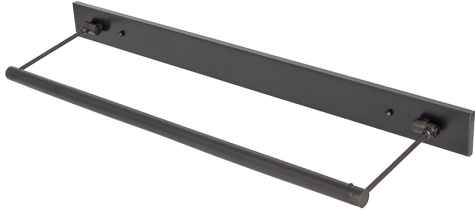

## DIRECT WIRE MENDON PICTURE LIGHT

Mendon 29" Direct Wire LED Picture Light

- **SKU:** DMLEDZ29-91
- **Finish Shown:** Oil Rubbed Bronze
- Other finishes available. Please call 800-428-5367 for assistance.
- **Dimensions:** 2.75"H x 33"W x 8"D
- **Base/Backplate:** 33" x 2.75"
- **Shade Size:** 29"
- **Shade Material:** Metal
- **Base Material:** Metal
- **Voltage:** 120
- **Bulb:** LED-9W, 2700K, 90CRI, 720 Lumens
- **Type of Bulbs:** LED
- **Bulb Included:** Yes