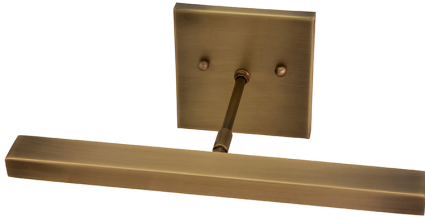

HOUSE OF TROY

DIRECT WIRE HORIZON LED PICTURE LIGHT

Direct Wire Horizon 12" LED Picture Light in
Antique Brass

- **SKU:** DHLEDZ12-71
- **Finish Shown:** Antique Brass
- Other finishes available. Please call 800-428-5367 for assistance.
- **Dimensions:** 2.75"H x 12"W x 7"D
- **Base/Backplate:** 2.75" x 4.5"
- **Shade Size:** 12"
- **Shade Material:** Metal
- **Base Material:** Metal
- **Voltage:** 120
- **Number of Bulbs:** 1
- **Bulb:** LED-4.5W, 2700K, 90CRI, 360 Lumens
- **Type of Bulbs:** LED
- **Bulb Included:** Yes

[Read More](#)

SKU: DHLEDZ12-71

Price: \$340.00

INDEX

D

Direct Wire Horizon LED Picture Light 1