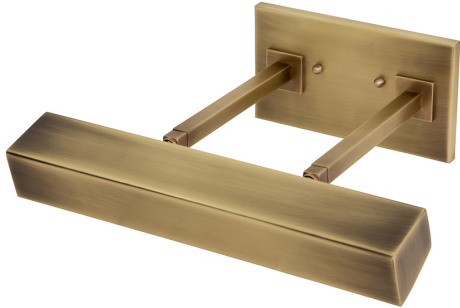

HOUSE OF TROY

DIRECT WIRE GUILFORD LED PICTURE LIGHT

Direct Wire 14" Guilford LED Picture Light in Antique Brass

- **SKU:** DGLEDZ14-AB
- **Finish Shown:** Antique Brass
- Other finishes available. Please call 800-428-5367 for assistance.
- **Dimensions:** 4.5"H x 14"W x 11"D
- **Base/Backplate:** 8" x 4.5"
- **Shade Size:** 14"
- **Shade Material:** Metal
- **Base Material:** Metal
- **Voltage:** 120
- **Number of Bulbs:** 1
- **Bulb:** LED-4.5W, 2700K, 90CRI, 360 Lumens
- **Type of Bulbs:** LED
- **Bulb Included:** Yes

[Read More](#)

SKU: DGLEDZ14-AB

Price: \$602.00

INDEX

D

Direct Wire Guilford LED Picture Light 1