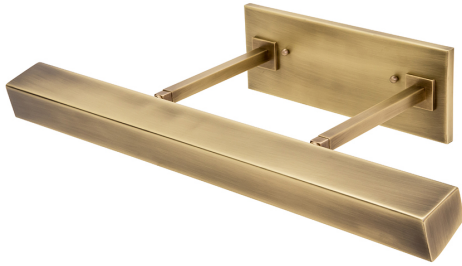

HOUSE OF TROY

DIRECT WIRE GUILFORD LED PICTURE LIGHT

Direct Wire 24" Guilford LED Picture Light in Antique Brass

- **SKU:** DGLEDZ24-AB
- **Finish Shown:** Antique Brass
- Other finishes available. Please call 800-428-5367 for assistance.
- **Dimensions:** 4.5"H x 24"W x 11"D
- **Base/Backplate:** 12" x 4.5"
- **Shade Size:** 24"
- **Shade Material:** Metal
- **Base Material:** Metal
- **Voltage:** 120
- **Number of Bulbs:** 1
- **Bulb:** LED-9W, 2700K, 90CRI, 720 Lumens
- **Type of Bulbs:** LED
- **Bulb Included:** Yes

[Read More](#)

SKU: DGLEDZ24-AB

Price: \$840.00

INDEX

D

Direct Wire Guilford LED Picture Light 1