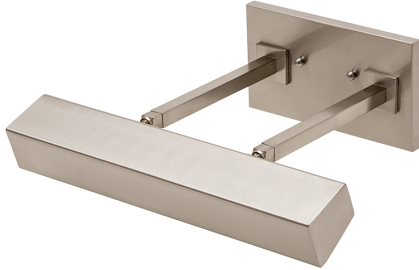

HOUSE OF TROY

DIRECT WIRE GUILFORD LED PICTURE LIGHT

Direct Wire 14" Guilford LED Picture Light in Satin Nickel

- **SKU:** DGLEDZ14-SN
- **Finish Shown:** Satin Nickel
- Other finishes available. Please call 800-428-5367 for assistance.
- **Dimensions:** 4.5"H x 14"W x 11"D
- **Base/Backplate:** 8" x 4.5"
- **Shade Size:** 14"
- **Shade Material:** Metal
- **Base Material:** Metal
- **Voltage:** 120
- **Number of Bulbs:** 1
- **Bulb:** LED-4.5W, 2700K, 90CRI, 360 Lumens
- **Type of Bulbs:** LED
- **Bulb Included:** Yes

[Read More](#)

SKU: DGLEDZ14-SN

Price: \$662.00

INDEX

D

Direct Wire Guilford LED Picture Light 1