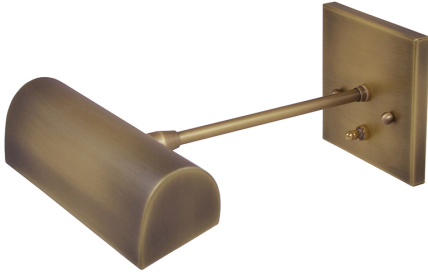

## DIRECT WIRE CLASSIC TRADITIONAL PICTURE LIGHT

Direct Wire Traditional 8" Antique Brass Picture Light

- **SKU:** DT8-71
- **Finish Shown:** Antique Brass
- Other finishes available. Please call 800-428-5367 for assistance.
- **Dimensions:** 4.5"H x 8"W x 9.25"D
- **Base/Backplate:** 4.5"x 4.5"
- **Switch:** On Backplate
- **Shade Size:** 8"
- **Shade Material:** Metal
- **Base Material:** Metal
- **Voltage:** 120
- **Number of Bulbs:** 1
- **Bulb:** 25W-T10 or 40W-T10 medium base
- **Type of Bulbs:** Incandescent
- **Bulb Included:** No