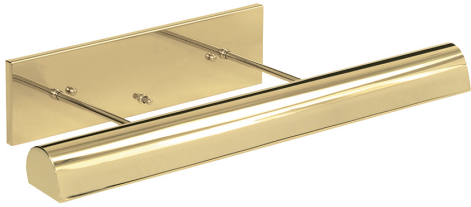

HOUSE OF TROY

DIRECT WIRE CLASSIC TRADITIONAL PICTURE LIGHT

Direct Wire Traditional 24" Polished Brass Picture Light

- **SKU:** DT24-61
- **Finish Shown:** Polished Brass
- Other finishes available. Please call 800-428-5367 for assistance.
- **Dimensions:** 4.5"H x 24"W x 9.25"D
- **Base/Backplate:** 4"x 15"
- **Switch:** On Backplate
- **Shade Size:** 24"
- **Shade Material:** Metal
- **Base Material:** Metal
- **Voltage:** 120
- **Number of Bulbs:** 3
- **Bulb:** 25W-T10 or 40W-T10 medium base
- **Type of Bulbs:** Incandescent
- **Bulb Included:** No

[Read More](#)

SKU: DT24-61

Price: \$434.00

INDEX

D

Direct Wire Classic Traditional Picture Light 1