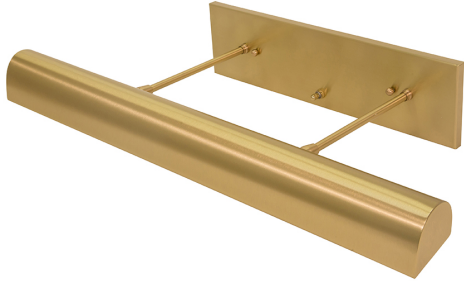

HOUSE OF TROY

DIRECT WIRE CLASSIC TRADITIONAL PICTURE LIGHT

Direct Wire Traditional 24" Satin Brass Picture Light

- **SKU:** DT24-51
- **Finish Shown:** Satin Brass
- Other finishes available. Please call 800-428-5367 for assistance.
- **Dimensions:** 4.5"H x 24"W x 9.25"D
- **Base/Backplate:** 4"x 15"
- **Switch:** On Backplate
- **Shade Size:** 24"
- **Shade Material:** Metal
- **Base Material:** Metal
- **Voltage:** 120
- **Number of Bulbs:** 3
- **Bulb:** 25W-T10 or 40W-T10 medium base
- **Type of Bulbs:** Incandescent
- **Bulb Included:** No

[Read More](#)

SKU: DT24-51

Price: \$434.00

INDEX

D

Direct Wire Classic Traditional Picture Light 1