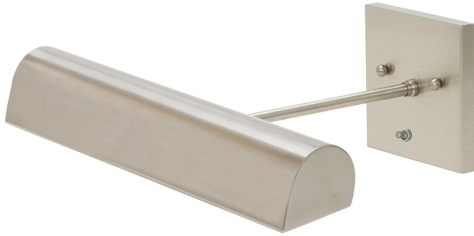

HOUSE OF TROY

DIRECT WIRE CLASSIC TRADITIONAL PICTURE LIGHT

Direct Wire Traditional 14" Satin Nickel Picture
Light

- **SKU:** DT14-52
- **Finish Shown:** Satin Nickel
- Other finishes available. Please call 800-428-5367 for assistance.
- **Dimensions:** 4.5"H x 14"W x 9.25"D
- **Base/Backplate:** 4.5"x 4.5"
- **Switch:** On Backplate
- **Shade Size:** 14"
- **Shade Material:** Metal
- **Base Material:** Metal
- **Voltage:** 120
- **Number of Bulbs:** 2
- **Bulb:** 25W-T10 or 40W-T10 medium base
- **Type of Bulbs:** Incandescent
- **Bulb Included:** No

[Read More](#)

SKU: DT14-52

Price: \$290.00

INDEX

D

Direct Wire Classic Traditional Picture Light 1