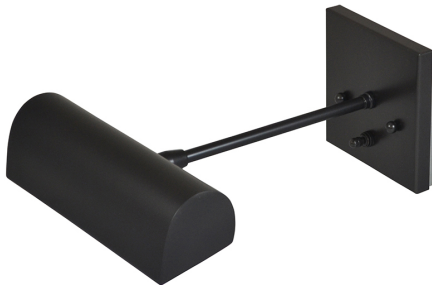

HOUSE OF TROY

DIRECT WIRE CLASSIC TRADITIONAL PICTURE LIGHT

Direct Wire Traditional 8" Mahogany Bronze
Picture Light

- **SKU:** DT8-81
- **Finish Shown:** Mahogany Bronze
- Other finishes available. Please call 800-428-5367 for assistance.
- **Dimensions:** 4.5"H x 8"W x 9.25"D
- **Base/Backplate:** 4.5"x 4.5"
- **Switch:** On Backplate
- **Shade Size:** 8"
- **Shade Material:** Metal
- **Base Material:** Metal
- **Voltage:** 120
- **Number of Bulbs:** 1
- **Bulb:** 25W-T10 or 40W-T10 medium base
- **Type of Bulbs:** Incandescent
- **Bulb Included:** No

[Read More](#)

SKU: DT8-81

Price: \$194.00

INDEX

D

Direct Wire Classic Traditional Picture Light 1