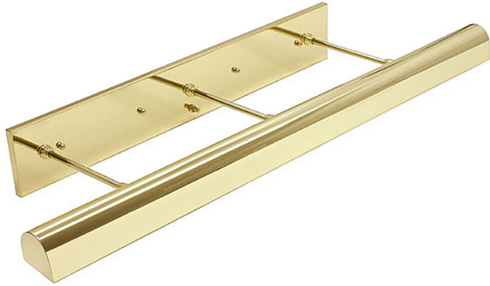

HOUSE OF TROY

DIRECT WIRE CLASSIC TRADITIONAL PICTURE LIGHT

Direct Wire Traditional 36" Polished Brass Picture Light

- **SKU:** DT36-61
- **Finish Shown:** Polished Brass
- Other finishes available. Please call 800-428-5367 for assistance.
- **Dimensions:** 4.5"H x 36"W x 9.25"D
- **Base/Backplate:** 4"x 26"
- **Switch:** On Backplate
- **Shade Size:** 36"
- **Shade Material:** Metal
- **Base Material:** Metal
- **Voltage:** 120
- **Number of Bulbs:** 5
- **Bulb:** 25W-T10 or 40W-T10 medium base
- **Type of Bulbs:** Incandescent
- **Bulb Included:** No

[Read More](#)

SKU: DT36-61

Price: \$602.00

INDEX

D

Direct Wire Classic Traditional Picture Light 1