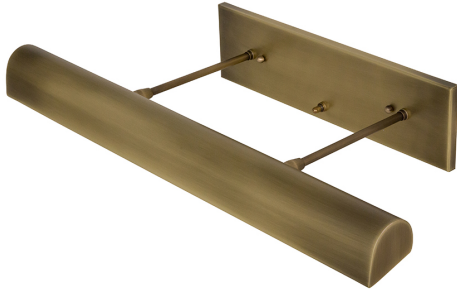

## DIRECT WIRE CLASSIC TRADITIONAL PICTURE LIGHT

Direct Wire Traditional 24" Antique Brass Picture Light

- **SKU:** DT24-71
- **Finish Shown:** Antique Brass
- Other finishes available. Please call 800-428-5367 for assistance.
- **Dimensions:** 4.5"H x 24"W x 9.25"D
- **Base/Backplate:** 4"x 15"
- **Switch:** On Backplate
- **Shade Size:** 24"
- **Shade Material:** Metal
- **Base Material:** Metal
- **Voltage:** 120
- **Number of Bulbs:** 3
- **Bulb:** 25W-T10 or 40W-T10 medium base
- **Type of Bulbs:** Incandescent
- **Bulb Included:** No