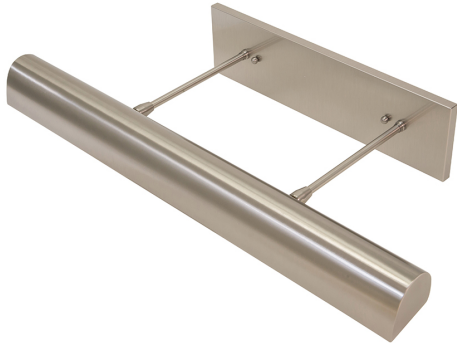

HOUSE OF TROY

DIRECT WIRE CLASSIC TRADITIONAL LED PICTURE LIGHT

Direct Wire 24" Classic Traditional LED Picture
Light in Satin Nickel

- **SKU:** DTLEDZ24-52
- **Finish Shown:** Satin Nickel
- Other finishes available. Please call 800-428-5367 for assistance.
- **Dimensions:** 4"H x 24"W x 10.5"D
- **Base/Backplate:** 4"x 15"
- **Shade Size:** 24"
- **Shade Material:** Metal
- **Base Material:** Metal
- **Voltage:** 120
- **Number of Bulbs:** 1
- **Bulb:** LED-9W, 2700K, 90CRI, 720 Lumens
- **Type of Bulbs:** LED
- **Bulb Included:** Yes

[Read More](#)

SKU: DTLEDZ24-52

Price: \$830.00

INDEX

D

Direct Wire Classic Traditional LED Picture Light 1