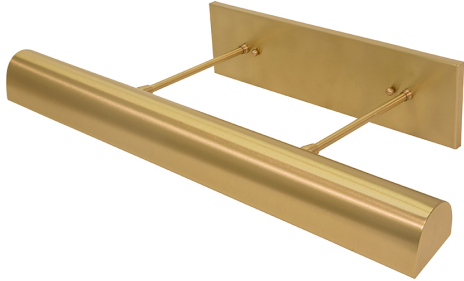

HOUSE OF TROY

DIRECT WIRE CLASSIC TRADITIONAL LED PICTURE LIGHT

Direct Wire 24" Classic Traditional LED Picture
Light in Satin Brass

- **SKU:** DTLEDZ24-51
- **Finish Shown:** Satin Brass
- Other finishes available. Please call 800-428-5367 for assistance.
- **Dimensions:** 4"H x 24"W x 10.5"D
- **Base/Backplate:** 4"x 15"
- **Shade Size:** 24"
- **Shade Material:** Metal
- **Base Material:** Metal
- **Voltage:** 120
- **Number of Bulbs:** 1
- **Bulb:** LED-9W, 2700K, 90CRI, 720 Lumens
- **Type of Bulbs:** LED
- **Bulb Included:** Yes

[Read More](#)

SKU: DTLEDZ24-51

Price: \$810.00

INDEX

D

Direct Wire Classic Traditional LED Picture Light 1