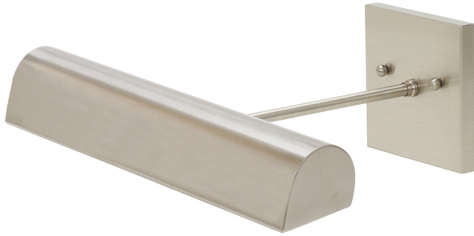

HOUSE OF TROY

DIRECT WIRE CLASSIC TRADITIONAL LED PICTURE LIGHT

Direct Wire 14" Classic Traditional LED Picture
Light in Satin Nickel

- **SKU:** DTLEDZ14-52
- **Finish Shown:** Satin Nickel
- Other finishes available. Please call 800-428-5367 for assistance.
- **Dimensions:** 4.5"H x 14"W x 10.5"D
- **Base/Backplate:** 4.5"x 4.5"
- **Shade Size:** 14"
- **Shade Material:** Metal
- **Base Material:** Metal
- **Voltage:** 120
- **Number of Bulbs:** 1
- **Bulb:** LED-4.5W, 2700K, 90CRI, 360 Lumens
- **Type of Bulbs:** LED
- **Bulb Included:** Yes

[Read More](#)

SKU: DTLEDZ14-52

Price: \$434.00

INDEX

D

Direct Wire Classic Traditional LED Picture Light 1