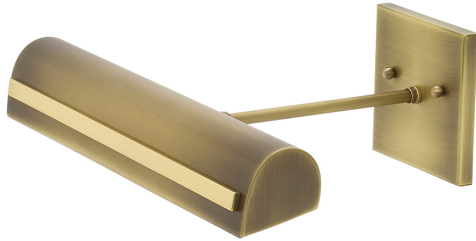

HOUSE OF TROY

DIRECT WIRE CLASSIC TRADITIONAL LED PICTURE LIGHT

Direct Wire Traditional 14" LEDZ Picture Light
with Strap Motif

- **SKU:** DTSLEDZ14-AB/PB
- **Finish Shown:** Antique Brass with Polished Brass Accents
- Other finishes available. Please call 800-428-5367 for assistance.
- **Dimensions:** 4.5"H x 14"W x 10.5"D
- **Base/Backplate:** 4.5" x 4.5"
- **Shade Size:** 14"
- **Shade Material:** Metal
- **Base Material:** Metal
- **Voltage:** 120
- **Number of Bulbs:** 1
- **Bulb:** LED-4.5W, 2700K, 90CRI, 360 Lumens
- **Type of Bulbs:** LED
- **Bulb Included:** Yes

[Read More](#)

SKU: DTSLEDZ14-AB/PB

Price: \$420.00

INDEX

D

Direct Wire Classic Traditional LED Picture Light 1