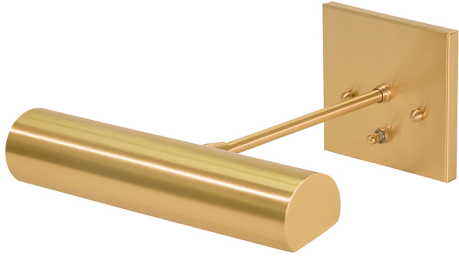

HOUSE OF TROY

DIRECT WIRE CLASSIC CONTEMPORARY PICTURE LIGHT

Direct Wire Contemporary 9" Satin Brass Picture Light

- **SKU:** DC9-51
- **Finish Shown:** Satin Brass
- Other finishes available. Please call 800-428-5367 for assistance.
- **Dimensions:** 4.5"H x 9"W x 10"D
- **Base/Backplate:** 4.5"x 4.5"
- **Switch:** On Backplate
- **Shade Size:** 9"
- **Shade Material:** Metal
- **Base Material:** Metal
- **Voltage:** 120
- **Number of Bulbs:** 1
- **Bulb:** 25W-T10 or 40W-T10 medium base
- **Type of Bulbs:** Incandescent
- **Bulb Included:** No

[Read More](#)

SKU: DC9-51

Price: \$208.00

INDEX

D

Direct Wire Classic Contemporary Picture Light 1