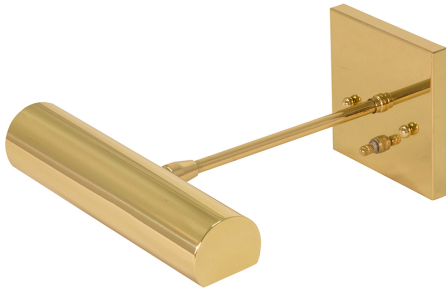

HOUSE OF TROY

DIRECT WIRE CLASSIC CONTEMPORARY PICTURE LIGHT

Direct Wire Contemporary 9" Polished Brass
Picture Light

- **SKU:** DC9-61
- **Finish Shown:** Polished Brass
- Other finishes available. Please call 800-428-5367 for assistance.
- **Dimensions:** 4.5"H x 9"W x 10"D
- **Base/Backplate:** 4.5"x 4.5"
- **Switch:** On Backplate
- **Shade Size:** 9"
- **Shade Material:** Metal
- **Base Material:** Metal
- **Voltage:** 120
- **Number of Bulbs:** 1
- **Bulb:** 25W-T10 or 40W-T10 medium base
- **Type of Bulbs:** Incandescent
- **Bulb Included:** No

[Read More](#)

SKU: DC9-61

Price: \$208.00

INDEX

D

Direct Wire Classic Contemporary Picture Light 1