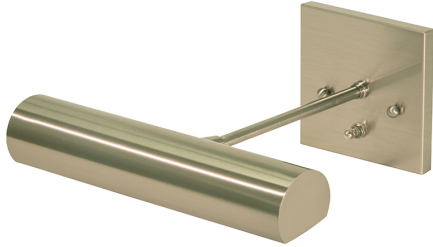

HOUSE OF TROY

DIRECT WIRE CLASSIC CONTEMPORARY PICTURE LIGHT

Direct Wire Contemporary 9" Satin Nickel Picture Light

- **SKU:** DC9-52
- **Finish Shown:** Satin Nickel
- Other finishes available. Please call 800-428-5367 for assistance.
- **Dimensions:** 4.5"H x 9"W x 10"D
- **Base/Backplate:** 4.5"x 4.5"
- **Switch:** On Backplate
- **Shade Size:** 9"
- **Shade Material:** Metal
- **Base Material:** Metal
- **Voltage:** 120
- **Number of Bulbs:** 1
- **Bulb:** 25W-T10 or 40W-T10 medium base
- **Type of Bulbs:** Incandescent
- **Bulb Included:** No

[Read More](#)

SKU: DC9-52

Price: \$266.00

INDEX

D

Direct Wire Classic Contemporary Picture Light 1