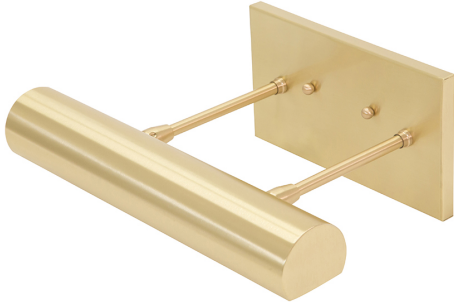

HOUSE OF TROY

DIRECT WIRE CLASSIC CONTEMPORARY LED PICTURE LIGHT

Direct Wire Classic Contemporary LED 12" Satin Brass Picture Light

- **SKU:** DCLEDZ12-51
- **Finish Shown:** Satin Brass
- Other finishes available. Please call 800-428-5367 for assistance.
- **Dimensions:** 4.5"H x 12"W x 8.25"D
- **Base/Backplate:** 4.5"x 8"
- **Shade Size:** 12"
- **Shade Material:** Metal
- **Base Material:** Metal
- **Voltage:** 120
- **Number of Bulbs:** 1
- **Bulb:** LED-4.5W, 2700K, 90CRI, 360 Lumens
- **Type of Bulbs:** LED
- **Bulb Included:** Yes

[Read More](#)

SKU: DCLEDZ12-51

Price: \$422.00

INDEX

D

Direct Wire Classic Contemporary LED Picture Light 1