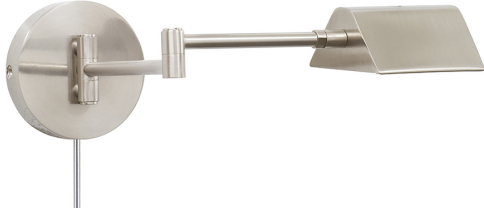

HOUSE OF TROY

DELTA LED TASK WALL SWINGS

Delta LED Task Wall Swings

- **SKU:** D175-SN
- **Finish Shown:** Satin Nickel
- Other finishes available. Please call 800-428-5367 for assistance.
- **Dimensions:** 5.5"H x 5.5"W x 21.25"D
- **Base/Backplate:** 5.5"
- **Switch:** Touch Dimmer on Shade
- **Shade Size:** 2" x 4"
- **Shade Material:** Metal
- **Base Material:** Metal
- **Voltage:** 24
- **Number of Bulbs:** 1
- **Bulb:** LED-6W, 3000K, 80CRI, 500 Lumens
- **Type of Bulbs:** LED
- **Bulb Included:** Yes

[Read More](#)

SKU: D175-SN

Price: \$498.00

INDEX

D

Delta LED Task Wall Swings 1