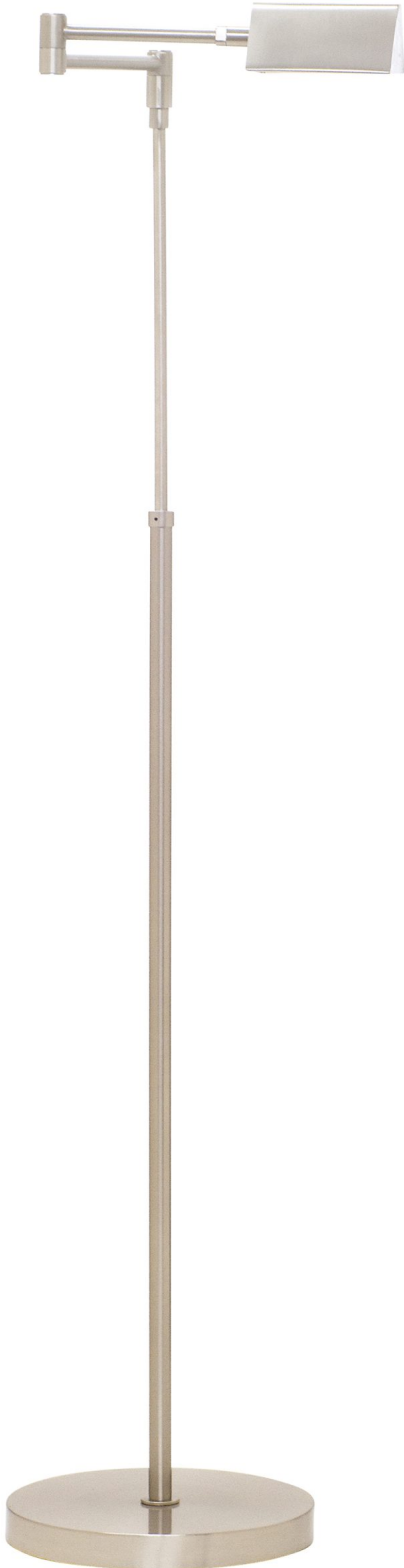

HOUSE OF TROY

DELTA LED TASK FLOOR LAMPS

Delta LED Task Floor Lamps

- **SKU:** D100-SN
- **Finish Shown:** Satin Nickel
- Other finishes available. Please call 800-428-5367 for assistance.
- **Dimensions:** 37.5"-49.5"H x 10"W x 20"D
- **Base/Backplate:** 10"
- **Switch:** Touch Dimmer on Shade
- **Shade Size:** 2" x 4"
- **Shade Material:** Metal
- **Base Material:** Metal
- **Voltage:** 24
- **Number of Bulbs:** 1
- **Bulb:** LED-6W, 3000K, 80CRI, 500 Lumens
- **Type of Bulbs:** LED
- **Bulb Included:** Yes

[Read More](#)

SKU: D100-SN

Price: \$598.00

INDEX

D

Delta LED Task Floor Lamps 1