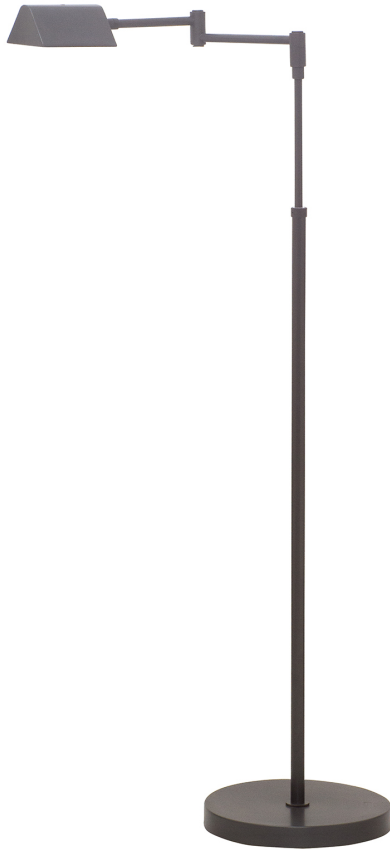

HOUSE OF TROY

## DELTA LED TASK FLOOR LAMPS

Delta LED Task Floor Lamps

- **SKU:** D100-OB
- **Finish Shown:** Oil Rubbed Bronze
- Other finishes available. Please call 800-428-5367 for assistance.
- **Dimensions:** 37.5"-49.5"H x 10"W x 20"D
- **Base/Backplate:** 10"
- **Switch:** Touch Dimmer on Shade
- **Shade Size:** 2" x 4"
- **Shade Material:** Metal
- **Base Material:** Metal
- **Voltage:** 24
- **Number of Bulbs:** 1
- **Bulb:** LED-6W, 3000K, 80CRI, 500 Lumens
- **Type of Bulbs:** LED
- **Bulb Included:** Yes

## D

Delta LED Task Floor Lamps 1