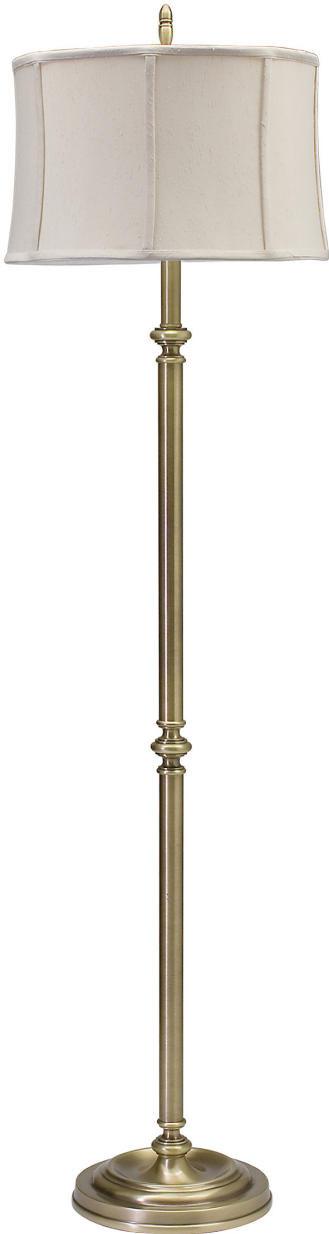

HOUSE OF TROY

## COACH FLOOR LAMPS

Coach 61" Antique Brass Floor Lamps

- **SKU:** CH800-AB
- **Finish Shown:** Antique Brass
- Other finishes available. Please call 800-428-5367 for assistance.
- **Dimensions:** 61"H x 16"W x 16"D
- **Base/Backplate:** 10"
- **Switch:** On Socket
- **Shade Model:** 40510
- **Shade Size:** 15" x 16" x 10"
- **Shade Material:** Off-White Linen Softback
- **Base Material:** Metal
- **Voltage:** 120
- **Number of Bulbs:** 1
- **Bulb:** 150W 3-way medium base
- **Type of Bulbs:** LED
- **Bulb Included:** No

[Read More](#)

**SKU:** CH800-AB

**Price:** \$362.00