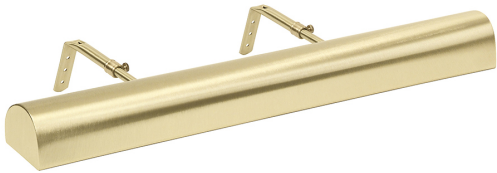

## CLASSIC TRADITIONAL PICTURE LIGHT

Traditional 24" Satin Brass Picture Light

- **SKU:** T24-51
- **Finish Shown:** Satin Brass
- Other finishes available. Please call 800-428-5367 for assistance.
- **Dimensions:** 2.25"H x 24"W x 5"-7"D
- **Switch:** In-line hi-lo switch on cord 3' from plug
- **Shade Size:** 24"
- **Shade Material:** Metal
- **Base Material:** Metal
- **Voltage:** 120
- **Number of Bulbs:** 3
- **Bulb:** 25W-T10 or 40W-T10 medium base
- **Type of Bulbs:** Incandescent
- **Bulb Included:** No