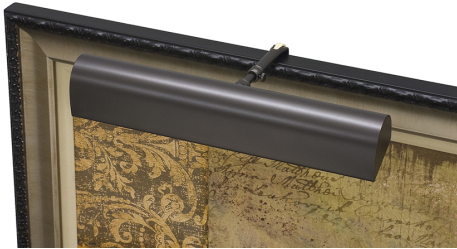

HOUSE OF TROY

CLASSIC TRADITIONAL PICTURE LIGHT

Traditional 18" Mahogany Bronze Picture Light

- **SKU:** T18-81
- **Finish Shown:** Mahogany Bronze
- Other finishes available. Please call 800-428-5367 for assistance.
- **Dimensions:** 2.25"H x 18"W x 5"-7"D
- **Switch:** In-line hi-lo switch on cord 3' from plug
- **Shade Size:** 18"
- **Shade Material:** Metal
- **Base Material:** Metal
- **Voltage:** 120
- **Number of Bulbs:** 2
- **Bulb:** 25W-T10 or 40W-T10 medium base
- **Type of Bulbs:** Incandescent
- **Bulb Included:** No

[Read More](#)

SKU: T18-81

Price: \$130.00

INDEX

C

Classic Traditional Picture Light 1