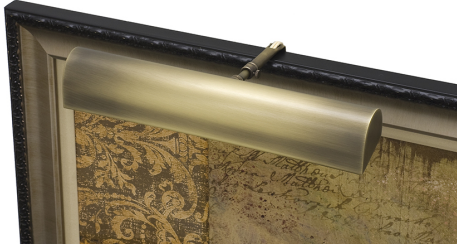

## CLASSIC TRADITIONAL PICTURE LIGHT

Traditional 18" Antique Brass Picture Light

- **SKU:** T18-71
- **Finish Shown:** Antique Brass
- Other finishes available. Please call 800-428-5367 for assistance.
- **Dimensions:** 2.25"H x 18"W x 5"-7"D
- **Switch:** In-line hi-lo switch on cord 3' from plug
- **Shade Size:** 18"
- **Shade Material:** Metal
- **Base Material:** Metal
- **Voltage:** 120
- **Number of Bulbs:** 2
- **Bulb:** 25W-T10 or 40W-T10 medium base
- **Type of Bulbs:** Incandescent
- **Bulb Included:** No