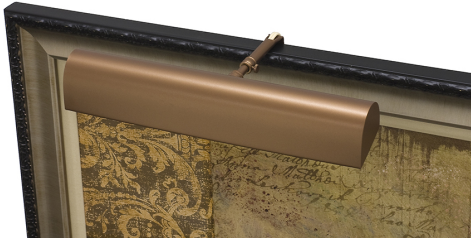

HOUSE OF TROY

CLASSIC TRADITIONAL PICTURE LIGHT

Traditional 18" Bronze Picture Light

- **SKU:** T18-5
- **Finish Shown:** Bronze
- Other finishes available. Please call 800-428-5367 for assistance.
- **Dimensions:** 2.25"H x 18"W x 5"-7"D
- **Switch:** In-line hi-lo switch on cord 3' from plug
- **Shade Size:** 18"
- **Shade Material:** Metal
- **Base Material:** Metal
- **Voltage:** 120
- **Number of Bulbs:** 2
- **Bulb:** 25W-T10 or 40W-T10 medium base
- **Type of Bulbs:** Incandescent
- **Bulb Included:** No

[Read More](#)

SKU: T18-5

Price: \$122.00

INDEX

C

Classic Traditional Picture Light 1