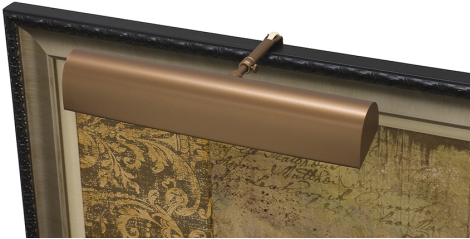

HOUSE OF TROY

CLASSIC TRADITIONAL PICTURE LIGHT

Traditional 18" Bronze Picture Light

- **SKU:** T18-5
- **Finish Shown:** Bronze
- Other finishes available. Please call 800-428-5367 for assistance.
- **Dimensions:** 2.25"H x 18"W x 5"-7"D
- **Switch:** In-line hi-lo switch on cord 3' from plug
- **Shade Size:** 18"
- **Shade Material:** Metal
- **Base Material:** Metal
- **Voltage:** 120
- **Number of Bulbs:** 2
- **Bulb:** 25W-T10 or 40W-T10 medium base
- **Type of Bulbs:** Incandescent
- **Bulb Included:** No

[Read More](#)

SKU: T18-5

Price: \$122.00

INDEX

C

Classic Traditional Picture Light 1