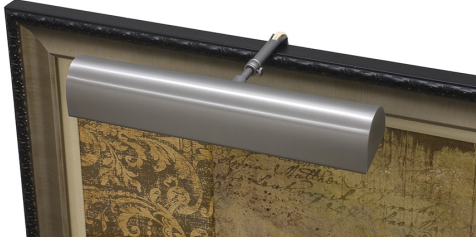

## CLASSIC TRADITIONAL PICTURE LIGHT

Traditional 18" Pewter Picture Light

- **SKU:** T18-31
- **Finish Shown:** Pewter
- Other finishes available. Please call 800-428-5367 for assistance.
- **Dimensions:** 2.25"H x 18"W x 5"-7"D
- **Switch:** In-line hi-lo switch on cord 3' from plug
- **Shade Size:** 18"
- **Shade Material:** Metal
- **Base Material:** Metal
- **Voltage:** 120
- **Number of Bulbs:** 2
- **Bulb:** 25W-T10 or 40W-T10 medium base
- **Type of Bulbs:** Incandescent
- **Bulb Included:** No