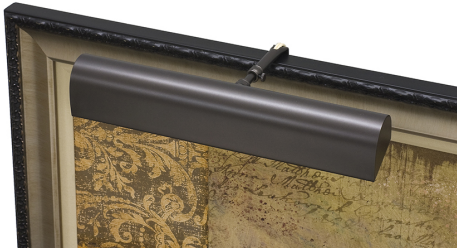

HOUSE OF TROY

CLASSIC TRADITIONAL PICTURE LIGHT

Traditional 14" Mahogany Bronze Picture Light

- **SKU:** T14-81
- **Finish Shown:** Mahogany Bronze
- Other finishes available. Please call 800-428-5367 for assistance.
- **Dimensions:** 2.25"H x 14"W x 5"-7"D
- **Switch:** In-line hi-lo switch on cord 3' from plug
- **Shade Size:** 14"
- **Shade Material:** Metal
- **Base Material:** Metal
- **Voltage:** 120
- **Number of Bulbs:** 2
- **Bulb:** 25W-T10 or 40W-T10 medium base
- **Type of Bulbs:** Incandescent
- **Bulb Included:** No

[Read More](#)

SKU: T14-81

Price: \$90.00

INDEX

C

Classic Traditional Picture Light 1