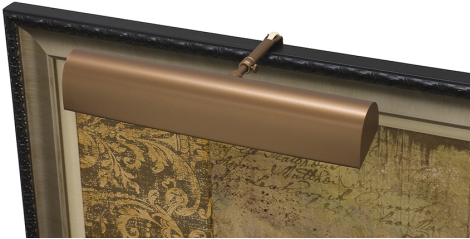

HOUSE OF TROY

CLASSIC TRADITIONAL PICTURE LIGHT

Traditional 14" Bronze Picture Light

- **SKU:** T14-5
- **Finish Shown:** Bronze
- Other finishes available. Please call 800-428-5367 for assistance.
- **Dimensions:** 2.25"H x 14"W x 5"-7"D
- **Switch:** In-line hi-lo switch on cord 3' from plug
- **Shade Size:** 14"
- **Shade Material:** Metal
- **Base Material:** Metal
- **Voltage:** 120
- **Number of Bulbs:** 2
- **Bulb:** 25W-T10 or 40W-T10 medium base
- **Type of Bulbs:** Incandescent
- **Bulb Included:** No

[Read More](#)

SKU: T14-5

Price: $80.00