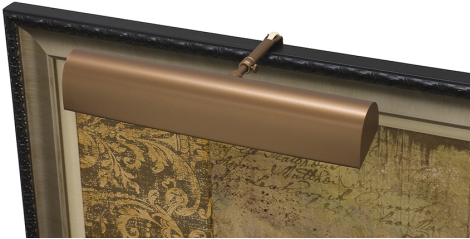

HOUSE OF TROY

CLASSIC TRADITIONAL PICTURE LIGHT

Traditional 14" Bronze Picture Light

- **SKU:** T14-5
- **Finish Shown:** Bronze
- Other finishes available. Please call 800-428-5367 for assistance.
- **Dimensions:** 2.25"H x 14"W x 5"-7"D
- **Switch:** In-line hi-lo switch on cord 3' from plug
- **Shade Size:** 14"
- **Shade Material:** Metal
- **Base Material:** Metal
- **Voltage:** 120
- **Number of Bulbs:** 2
- **Bulb:** 25W-T10 or 40W-T10 medium base
- **Type of Bulbs:** Incandescent
- **Bulb Included:** No

[Read More](#)

SKU: T14-5

Price: \$80.00

INDEX

C

Classic Traditional Picture Light 1