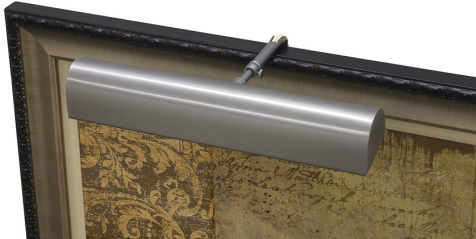

HOUSE OF TROY

CLASSIC TRADITIONAL PICTURE LIGHT

Traditional 14" Pewter Picture Light

- **SKU:** T14-31
- **Finish Shown:** Pewter
- Other finishes available. Please call 800-428-5367 for assistance.
- **Dimensions:** 2.25"H x 14"W x 5"-7"D
- **Switch:** In-line hi-lo switch on cord 3' from plug
- **Shade Size:** 14"
- **Shade Material:** Metal
- **Base Material:** Metal
- **Voltage:** 120
- **Number of Bulbs:** 2
- **Bulb:** 25W-T10 or 40W-T10 medium base
- **Type of Bulbs:** Incandescent
- **Bulb Included:** No

[Read More](#)

SKU: T14-31

Price: \$88.00

INDEX

C

Classic Traditional Picture Light 1