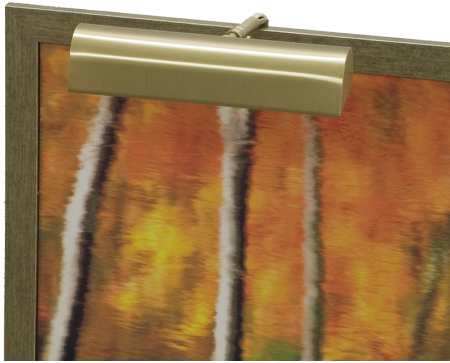

HOUSE OF TROY

CLASSIC TRADITIONAL PICTURE LIGHT

Traditional 9" Satin Brass Picture Light

- **SKU:** T9-51
- **Finish Shown:** Satin Brass
- Other finishes available. Please call 800-428-5367 for assistance.
- **Dimensions:** 1.75"H x 9"W x 5"-7"D
- **Switch:** In-line hi-lo switch on cord 3' from plug
- **Shade Size:** 9"
- **Shade Material:** Metal
- **Base Material:** Metal
- **Voltage:** 120
- **Number of Bulbs:** 1
- **Bulb:** 25W-T10 or 40W-T10 medium base
- **Type of Bulbs:** Incandescent
- **Bulb Included:** No

[Read More](#)

SKU: T9-51

Price: \$86.00

INDEX

C

Classic Traditional Picture Light 1