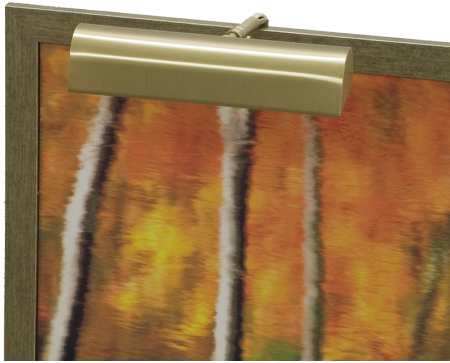

## CLASSIC TRADITIONAL PICTURE LIGHT

Traditional 9" Satin Brass Picture Light

- **SKU:** T9-51
- **Finish Shown:** Satin Brass
- Other finishes available. Please call 800-428-5367 for assistance.
- **Dimensions:** 1.75"H x 9"W x 5"-7"D
- **Switch:** In-line hi-lo switch on cord 3' from plug
- **Shade Size:** 9"
- **Shade Material:** Metal
- **Base Material:** Metal
- **Voltage:** 120
- **Number of Bulbs:** 1
- **Bulb:** 25W-T10 or 40W-T10 medium base
- **Type of Bulbs:** Incandescent
- **Bulb Included:** No