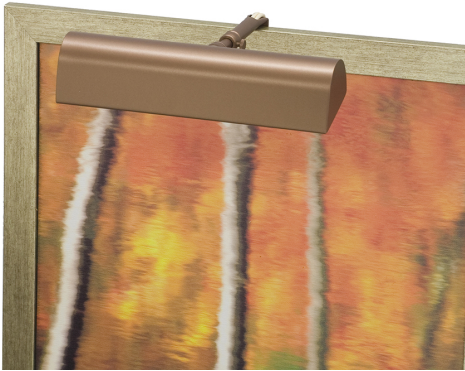

HOUSE OF TROY

CLASSIC TRADITIONAL PICTURE LIGHT

Traditional 9" Bronze Picture Light

- **SKU:** T9-5
- **Finish Shown:** Bronze
- Other finishes available. Please call 800-428-5367 for assistance.
- **Dimensions:** 1.75"H x 9"W x 5"-7"D
- **Switch:** In-line hi-lo switch on cord 3' from plug
- **Shade Size:** 9"
- **Shade Material:** Metal
- **Base Material:** Metal
- **Voltage:** 120
- **Number of Bulbs:** 1
- **Bulb:** 25W-T10 or 40W-T10 medium base
- **Type of Bulbs:** Incandescent
- **Bulb Included:** No

[Read More](#)

SKU: T9-5

Price: \$72.00

INDEX

C

Classic Traditional Picture Light 1