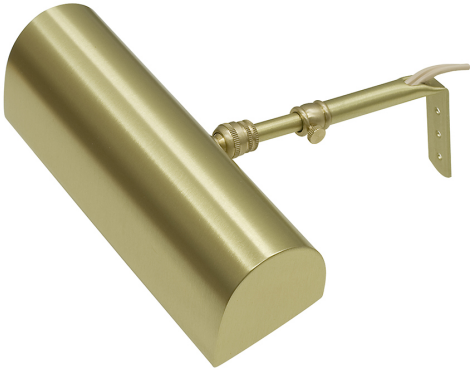

## CLASSIC TRADITIONAL PICTURE LIGHT

Traditional 8" Satin Brass Picture Light

- **SKU:** T8-51
- **Finish Shown:** Satin Brass
- Other finishes available. Please call 800-428-5367 for assistance.
- **Dimensions:** 2.25"H x 8"W x 5"-7"D
- **Switch:** In-line hi-lo switch on cord 3' from plug
- **Shade Size:** 8"
- **Shade Material:** Metal
- **Base Material:** Metal
- **Voltage:** 120
- **Number of Bulbs:** 1
- **Bulb:** 25W-T10 or 40W-T10 medium base
- **Type of Bulbs:** Incandescent
- **Bulb Included:** No

[Read More](#)

**SKU:** T8-51

**Price:** \$78.00