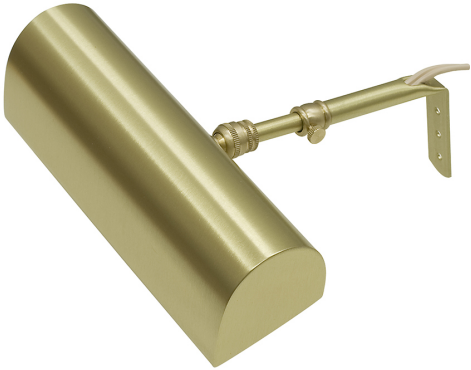

HOUSE OF TROY

CLASSIC TRADITIONAL PICTURE LIGHT

Traditional 8" Satin Brass Picture Light

- **SKU:** T8-51
- **Finish Shown:** Satin Brass
- Other finishes available. Please call 800-428-5367 for assistance.
- **Dimensions:** 2.25"H x 8"W x 5"-7"D
- **Switch:** In-line hi-lo switch on cord 3' from plug
- **Shade Size:** 8"
- **Shade Material:** Metal
- **Base Material:** Metal
- **Voltage:** 120
- **Number of Bulbs:** 1
- **Bulb:** 25W-T10 or 40W-T10 medium base
- **Type of Bulbs:** Incandescent
- **Bulb Included:** No

[Read More](#)

SKU: T8-51

Price: \$78.00

INDEX

C

Classic Traditional Picture Light 1