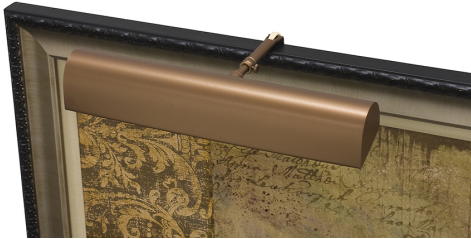

HOUSE OF TROY

CLASSIC TRADITIONAL LED PICTURE LIGHT

Traditional LED 14" Bronze Picture Light

- **SKU:** TLEDZ14-5
- **Finish Shown:** Bronze
- Other finishes available. Please call 800-428-5367 for assistance.
- **Dimensions:** 2.25"H x 14"W x 5"-7"D
- **Switch:** In-line switch on cord 3' from plug
- **Shade Size:** 14"
- **Shade Material:** Metal
- **Base Material:** Metal
- **Voltage:** 120
- **Number of Bulbs:** 1
- **Bulb:** LED-4.5W, 2700K, 90CRI, 360 Lumens
- **Type of Bulbs:** LED
- **Bulb Included:** Yes

[Read More](#)

SKU: TLEDZ14-5

Price: \$364.00

INDEX

C

Classic Traditional LED Picture Light 1